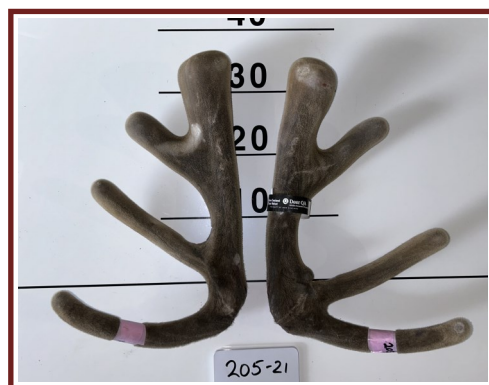

Lot 35 7x 2yr Velvet stags

Average 3.5kg

4-21

3.65kg

156-21

3.40kg

200-21

3.55kg

205-21

3.25kg

251-21

3.55kg

272-21

3.45kg

282-21

1.80kg (one side)