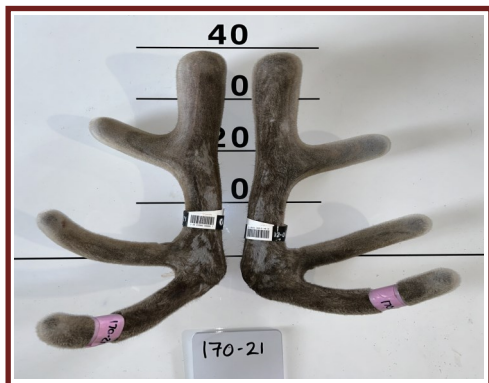

Velveting stags

Lots # 31 - 39

Approximately 50 two-year-old velveting stags for sale- look out for the catalogue on our website and facebook page sometime between Christmas and New Year.

lot # 31		
Pen of: Two year velveting stags x 7- 4.3kg average	Buyer	Price
lot # 32		
Pen of: Two year velveting stags x 8- 4.0kg average	Buyer	Price
lot # 33		
Pen of: Two year velveting stags x 7- 3.8kg average	Buyer	Price
lot # 34		
Pen of: Two year velveting stags x 6- 3.8kg average	Buyer	Price
lot # 35		
Pen of: Two year velveting stags x 7- 3.5kg average	Buyer	Price
lot # 36		
Pen of: Two year velveting stags x 9- 3.3kg average	Buyer	Price
lot # 37		
Pen of: Mixed age velveting stags x 11- 7.3kg average	Buyer	Price
lot # 38		
Pen of:	Buyer	Price
lot # 39		
Pen of:	Buyer	Price

Lot 31 7x 2yr Velvet stags

Average 4.3kg

170-21

3.90kg

186-21

4.50kg

227-21

4.05kg