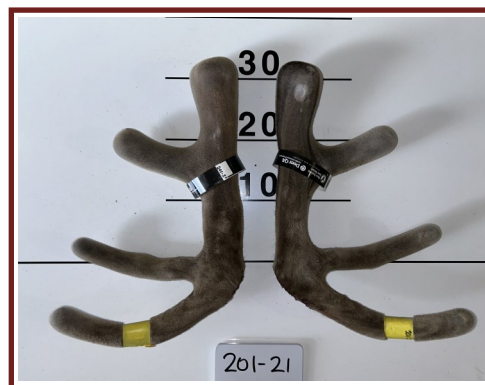

201-21

3.00kg