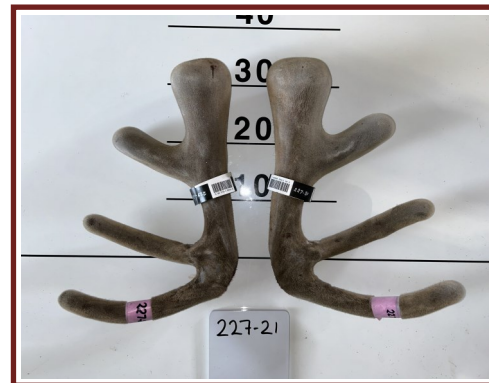

Velveting stags

Lots # 31 - 39

Approximately 50 two-year-old velveting stags for sale- look out for the catalogue on our website and facebook page sometime between Christmas and New Year.

lot # 31		
Pen of: Two year velveting stags x 7- 4.3kg average	Buyer	Price
lot # 32		
Pen of: Two year velveting stags x 8- 4.0kg average	Buyer	Price
lot # 33		
Pen of: Two year velveting stags x 7- 3.8kg average	Buyer	Price
lot # 34		
Pen of: Two year velveting stags x 6- 3.8kg average	Buyer	Price
lot # 35		
Pen of: Two year velveting stags x 7- 3.5kg average	Buyer	Price
lot # 36		
Pen of: Two year velveting stags x 9- 3.3kg average	Buyer	Price
lot # 37		
Pen of: Mixed age velveting stags x 11- 7.3kg average	Buyer	Price
lot # 38		
Pen of:	Buyer	Price
lot # 39		
Pen of:	Buyer	Price

Lot 31 7x 2yr Velvet stags

Average 4.3kg

170-21

3.90kg

186-21

4.50kg

227-21

4.05kg

281-21

4.35kg

293-21

4.60kg

296-21

4.25kg

297-21

4.10kg