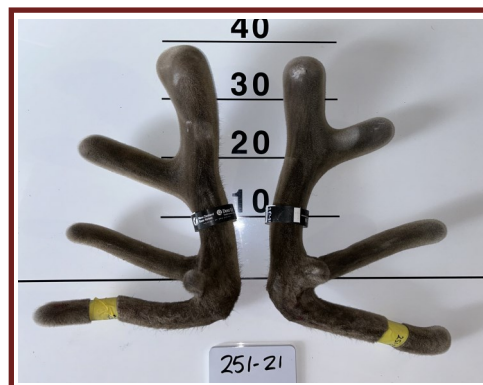

Lot 35 7x 2yr Velvet stags

Average 3.5kg

4-21

3.65kg

156-21

3.40kg

200-21

3.55kg

205-21

3.25kg

251-21

3.55kg

272-21

3.45kg

282-21

1.80kg (one side)